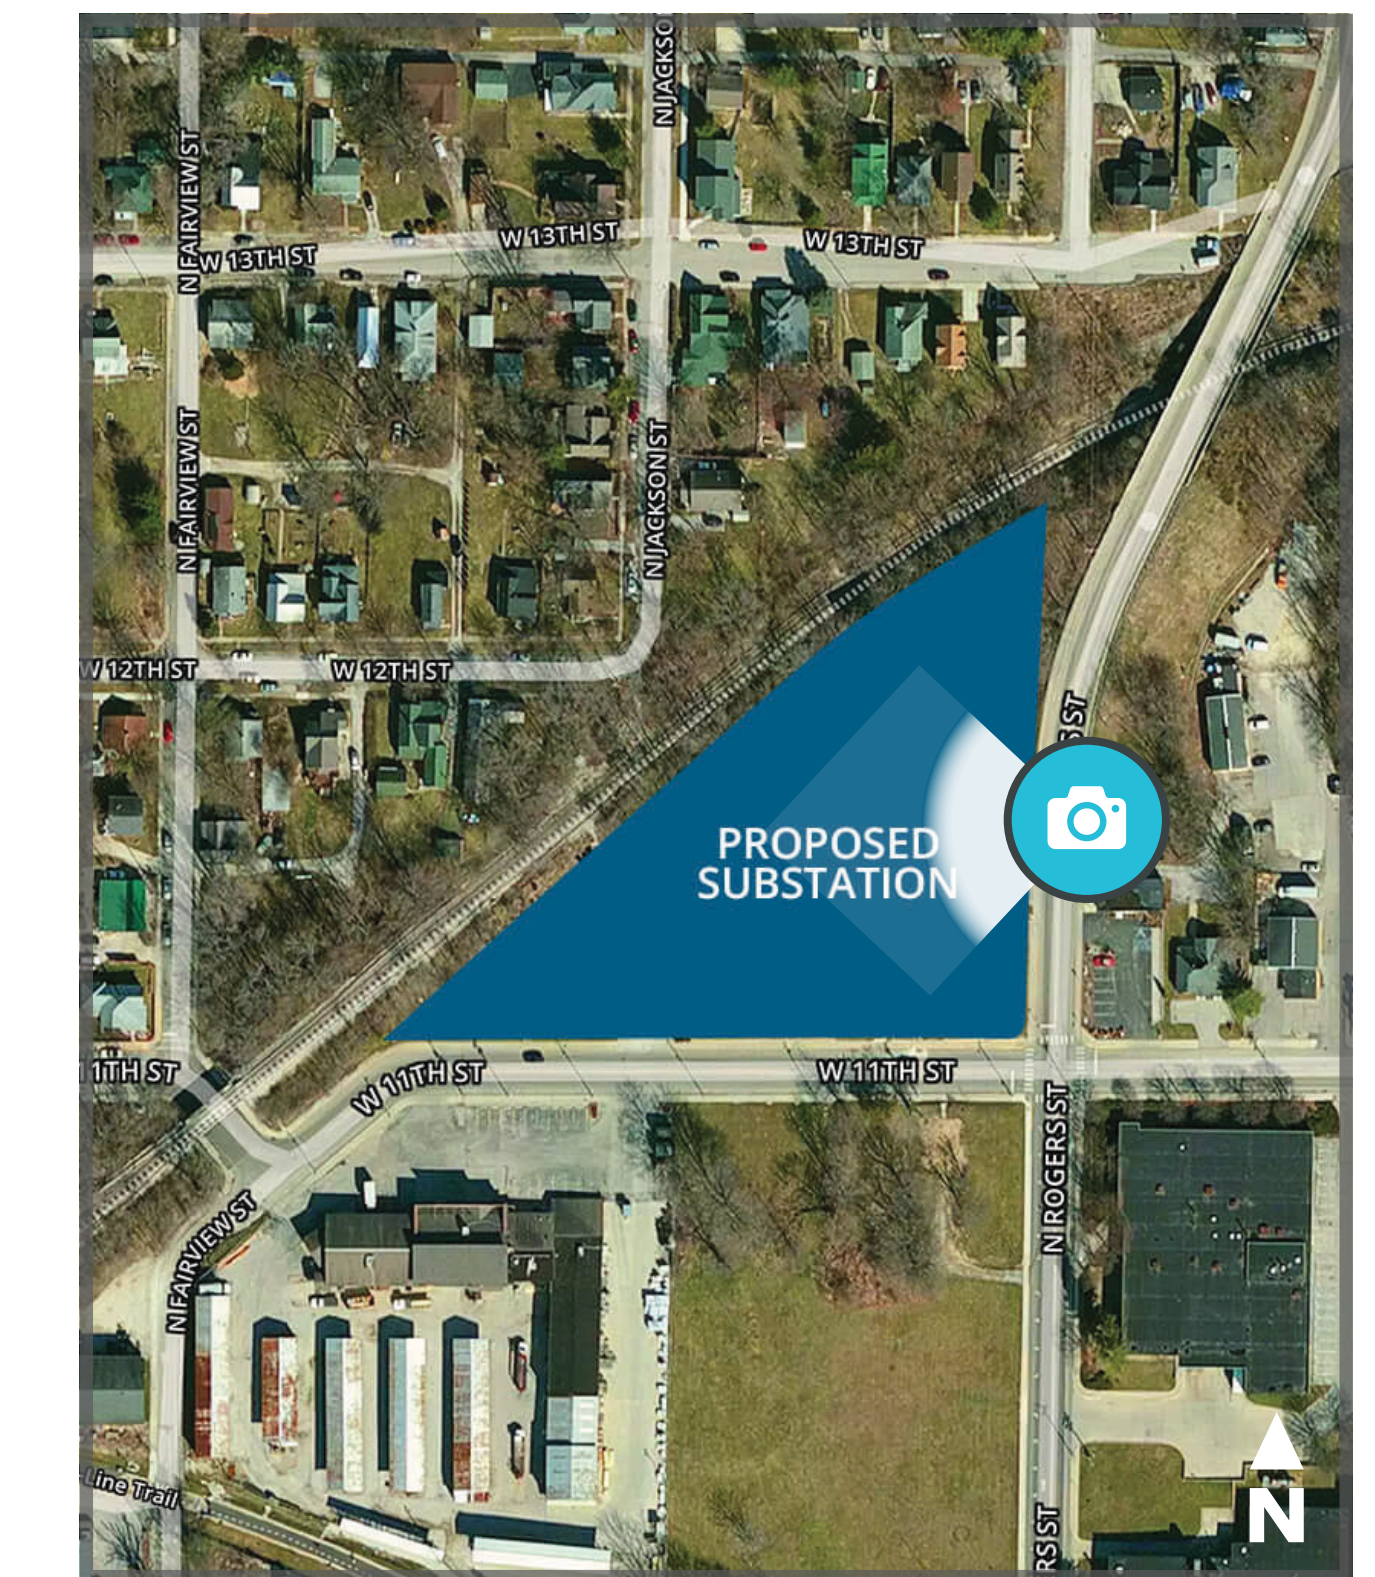

PHOTO SIMULATION VIEWPOINT 2

DATE: 3/8/2016

TIME: 9:05 AM

LOOKING: West

EXISTING CONDITIONS

PROPOSED CONDITIONS

Photo simulations are for discussion purposes only. Final design may change pending public and regulatory review.

LEGEND :

-  Proposed Substation
-  Photo Location

BLOOMINGTON SUBSTATION PROJECT