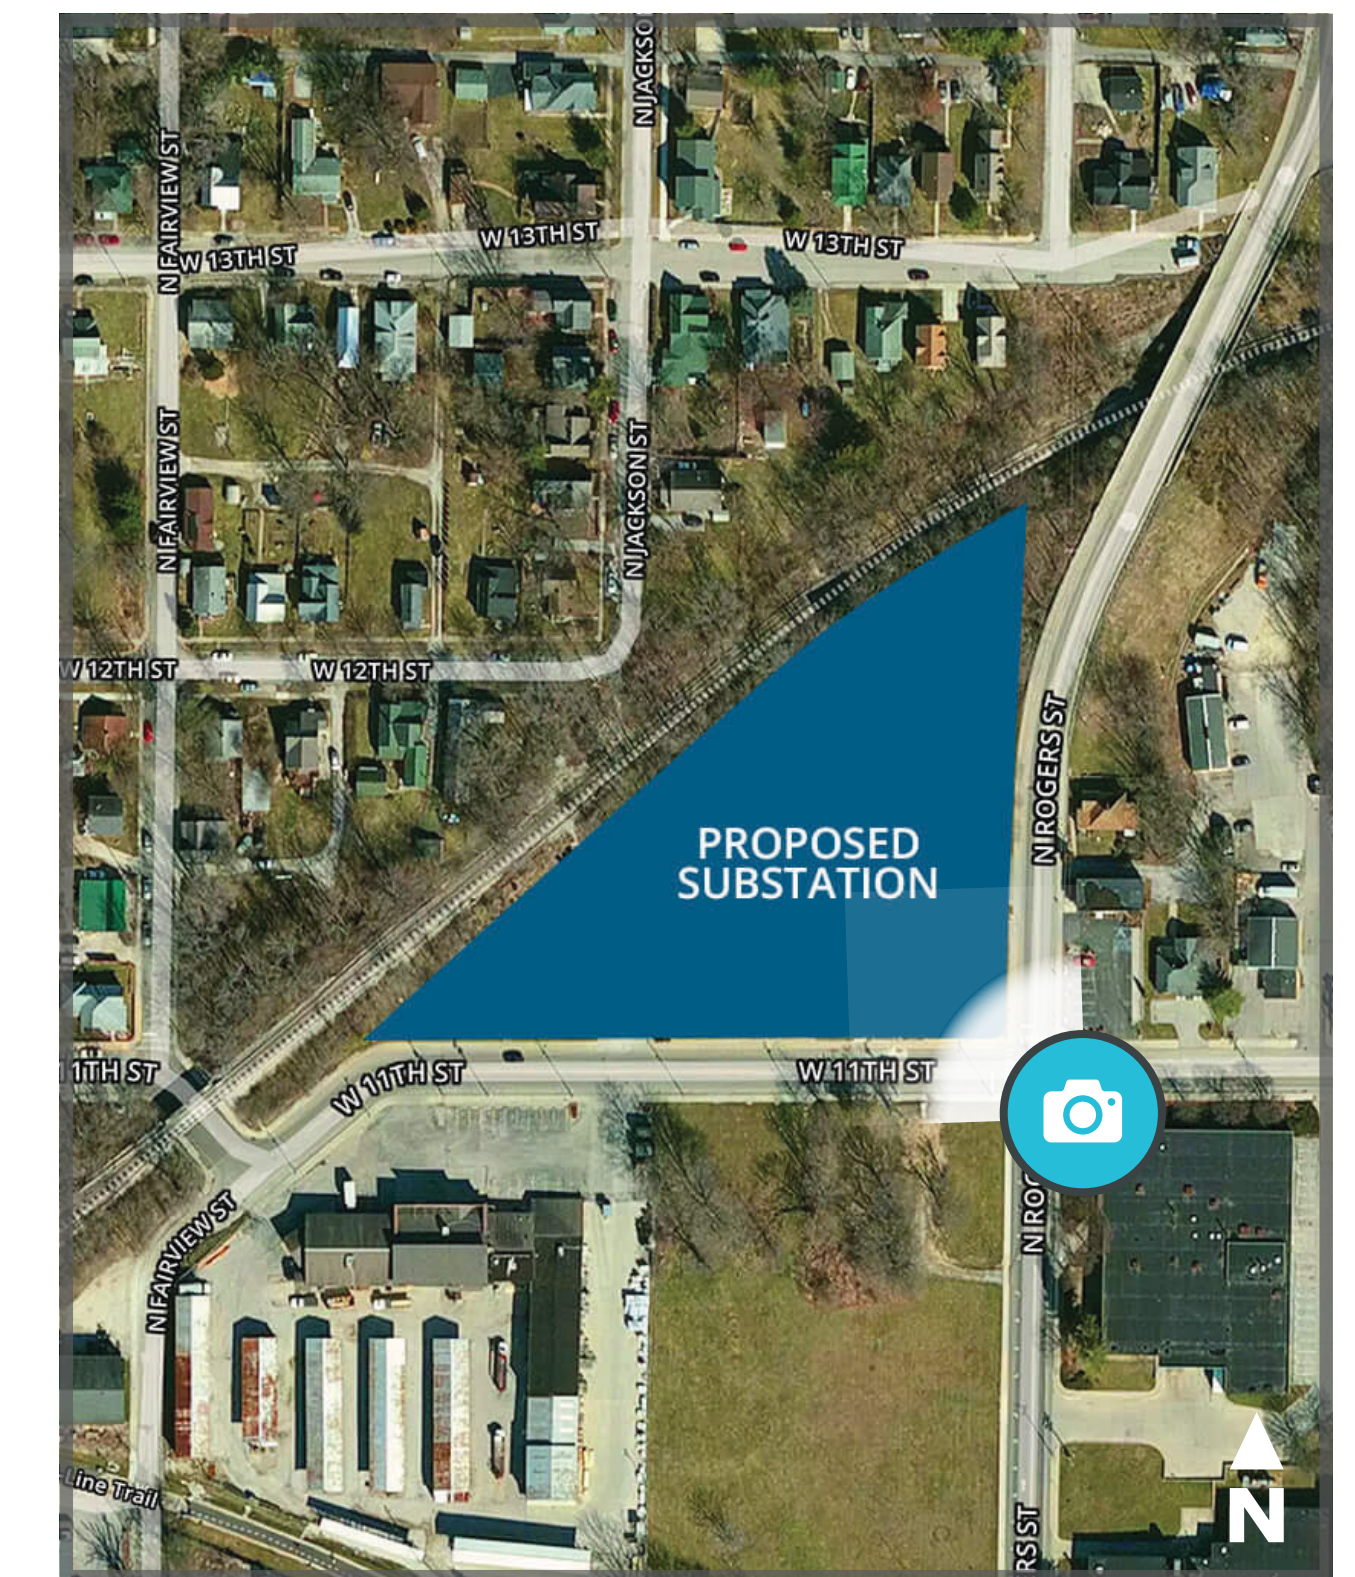

PHOTO SIMULATION VIEWPOINT 3

DATE: 3/8/2016

TIME: 9:12 AM

LOOKING: Northwest

EXISTING CONDITIONS

LEGEND :

-  Proposed Substation
-  Photo Location

PROPOSED CONDITIONS

Photo simulations are for discussion purposes only. Final design may change pending public and regulatory review.

BLOOMINGTON SUBSTATION PROJECT