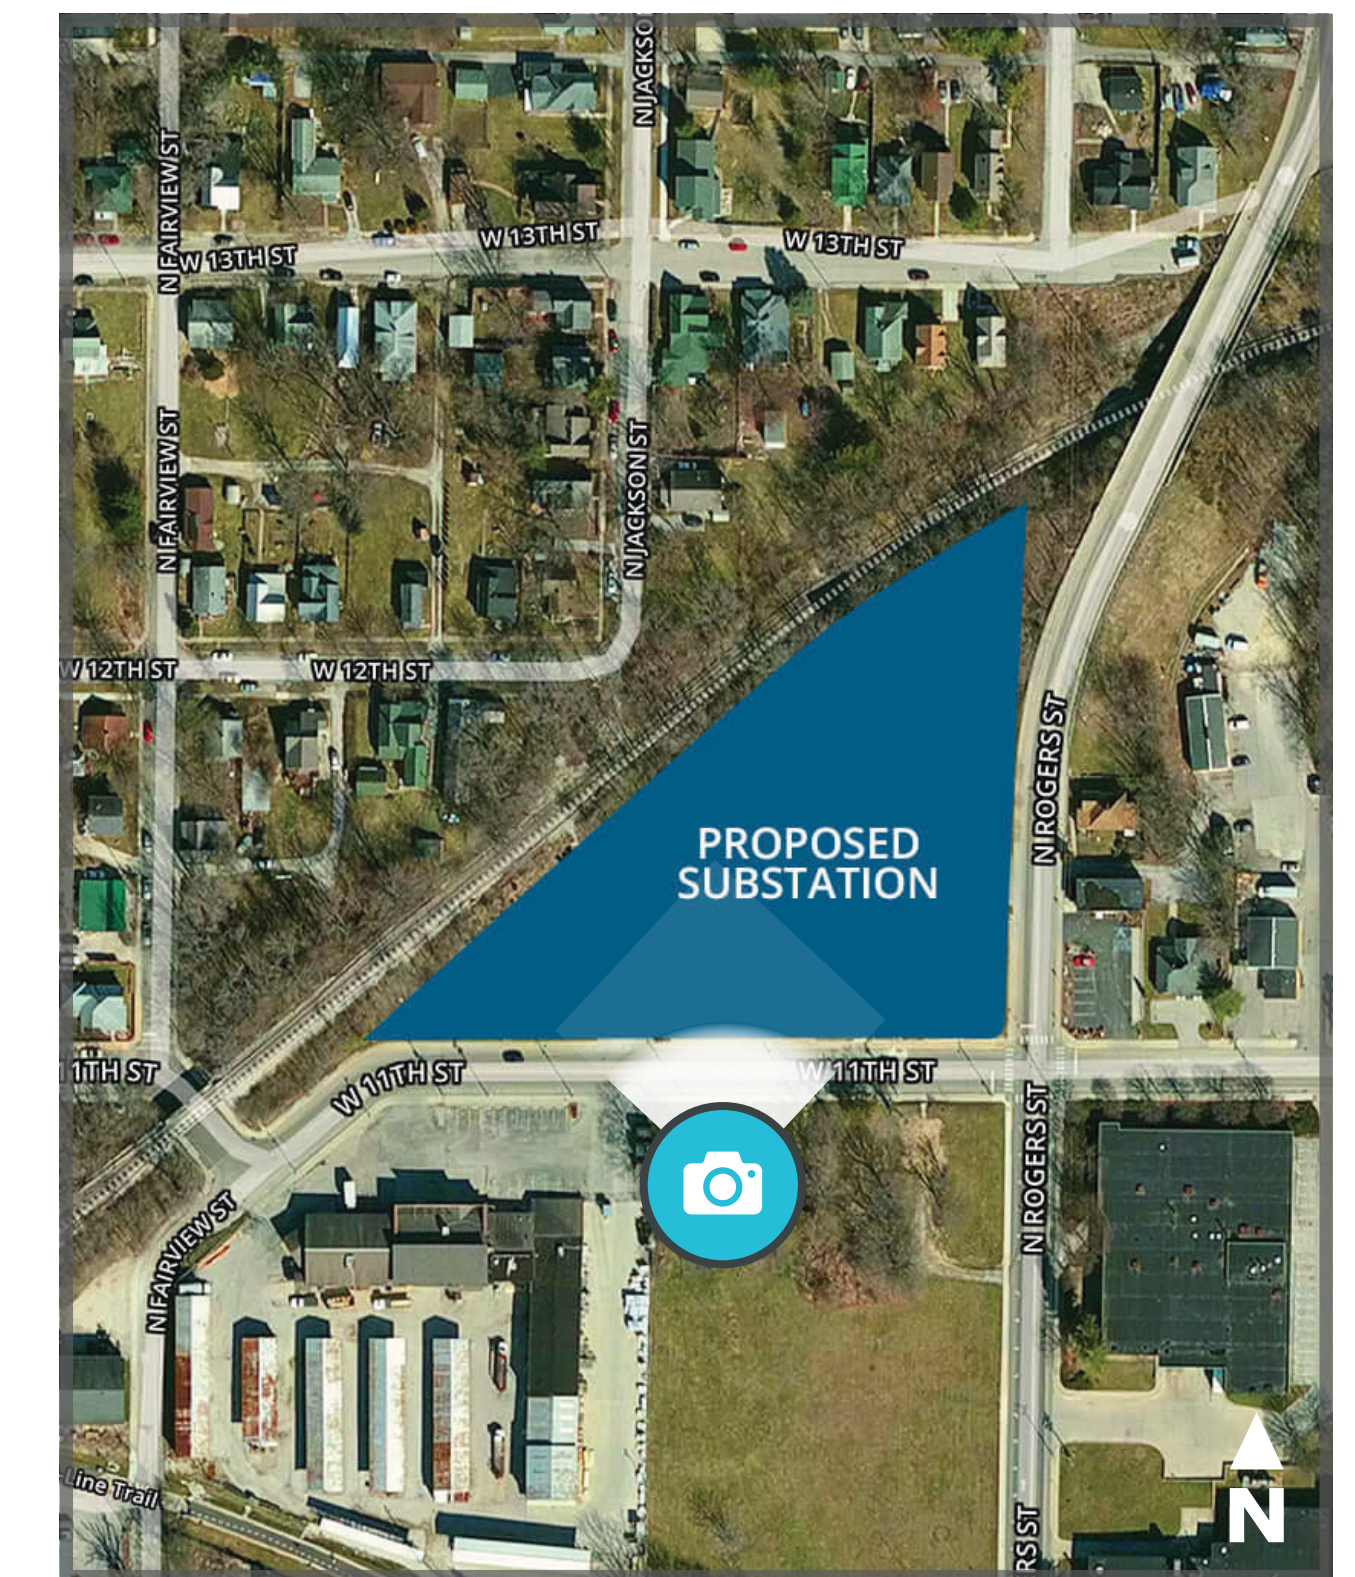

PHOTO SIMULATION VIEWPOINT 4

DATE: 3/8/2016

TIME: 1:05 PM

LOOKING: North

LEGEND :

-  Proposed Substation
-  Photo Location

BLOOMINGTON SUBSTATION PROJECT

Photo simulations are for discussion purposes only. Final design may change pending public and regulatory review.