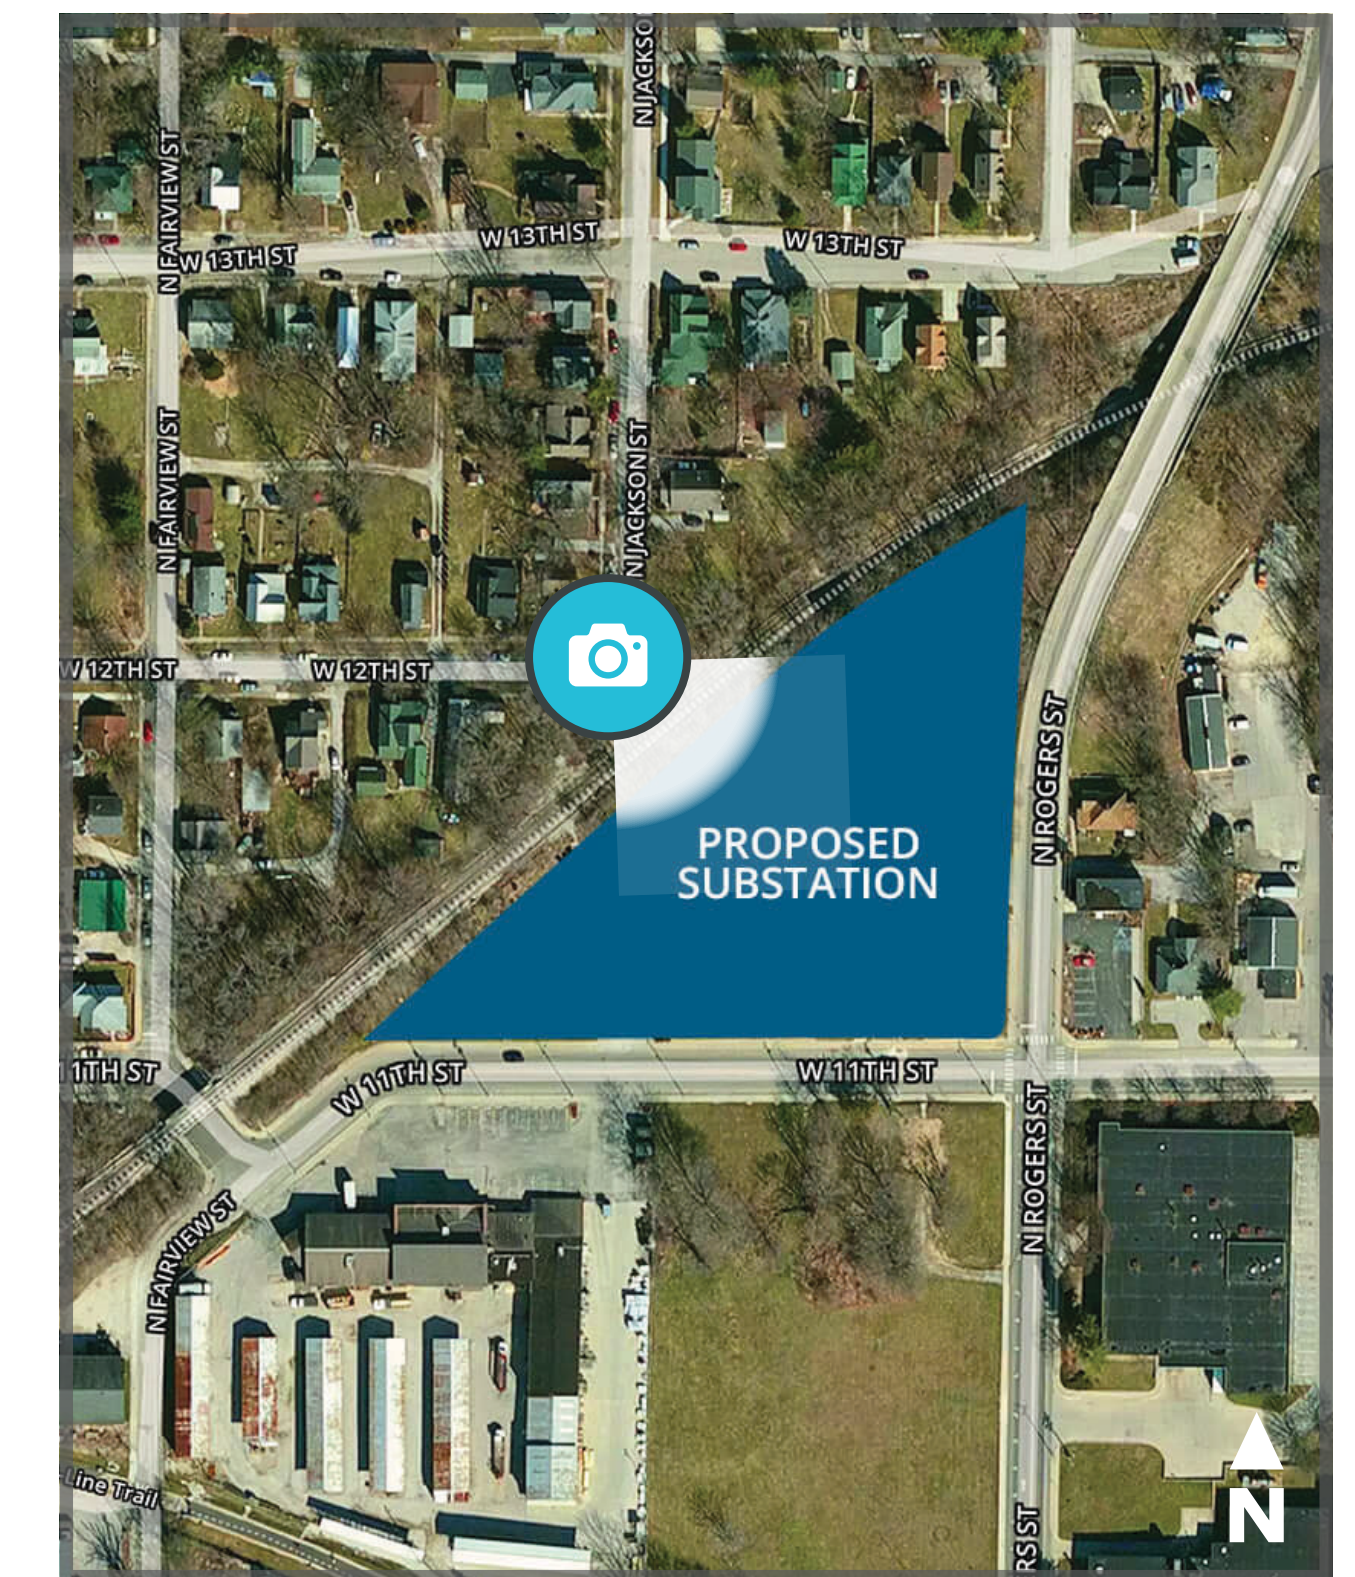

PHOTO SIMULATION VIEWPOINT 6

DATE: 3/8/2016

TIME: 10:07 AM

LOOKING: Southeast

EXISTING CONDITIONS

PROPOSED CONDITIONS

Photo simulations are for discussion purposes only. Final design may change pending public and regulatory review.

LEGEND :

 Proposed Substation

 Photo Location

BLOOMINGTON SUBSTATION PROJECT