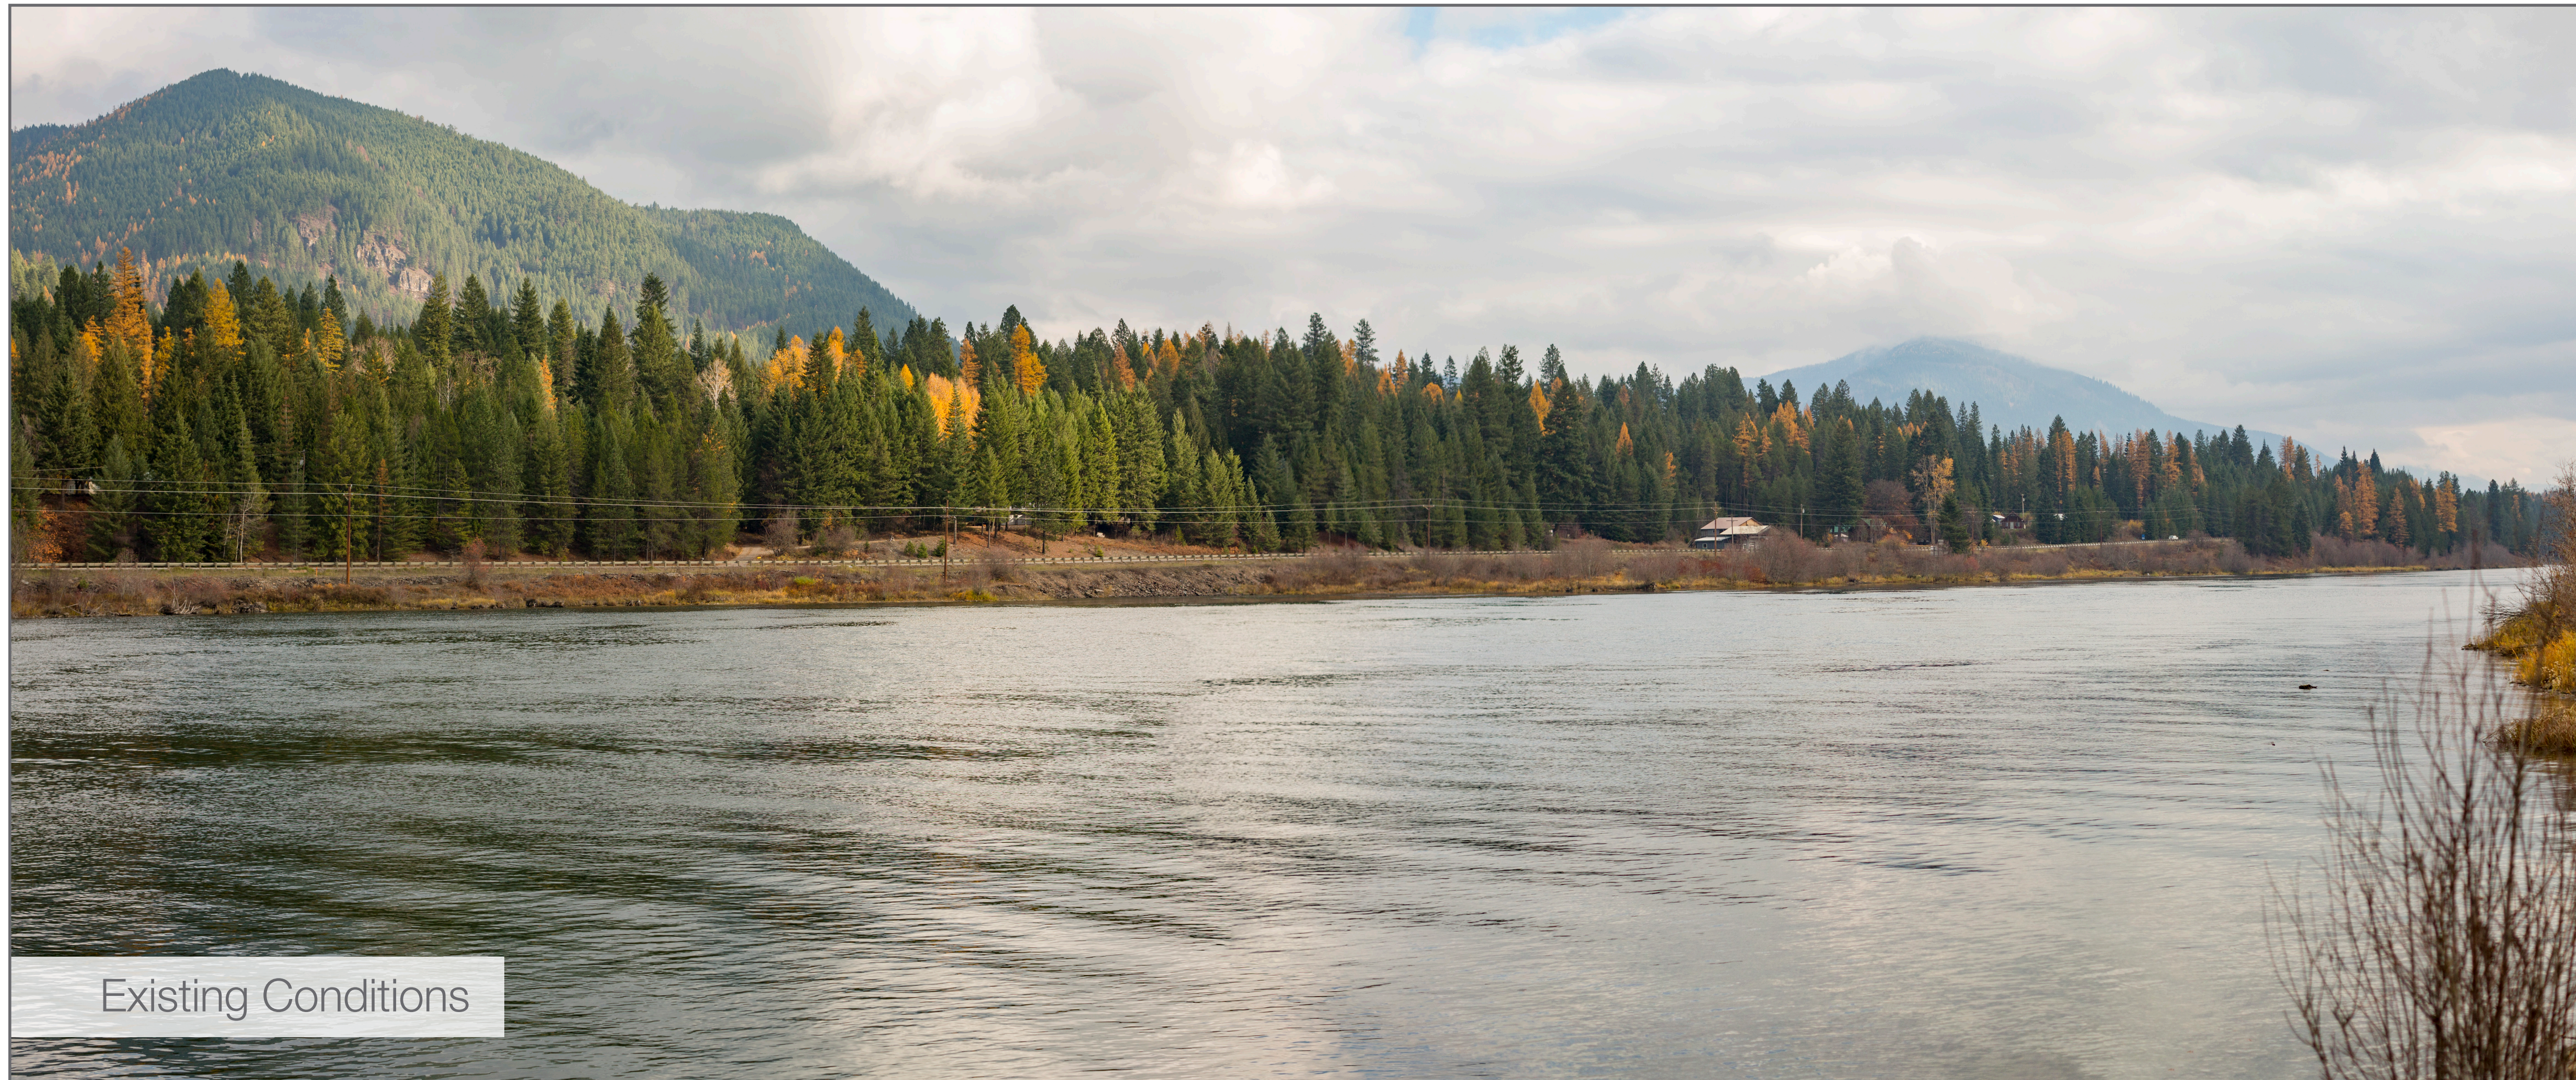

VIEWPOINT 1

Date	11/04/2015
Time	01:31 PM
Viewing Direction	Southeast

ROCK CREEK MINE Tailings Impoundment Area