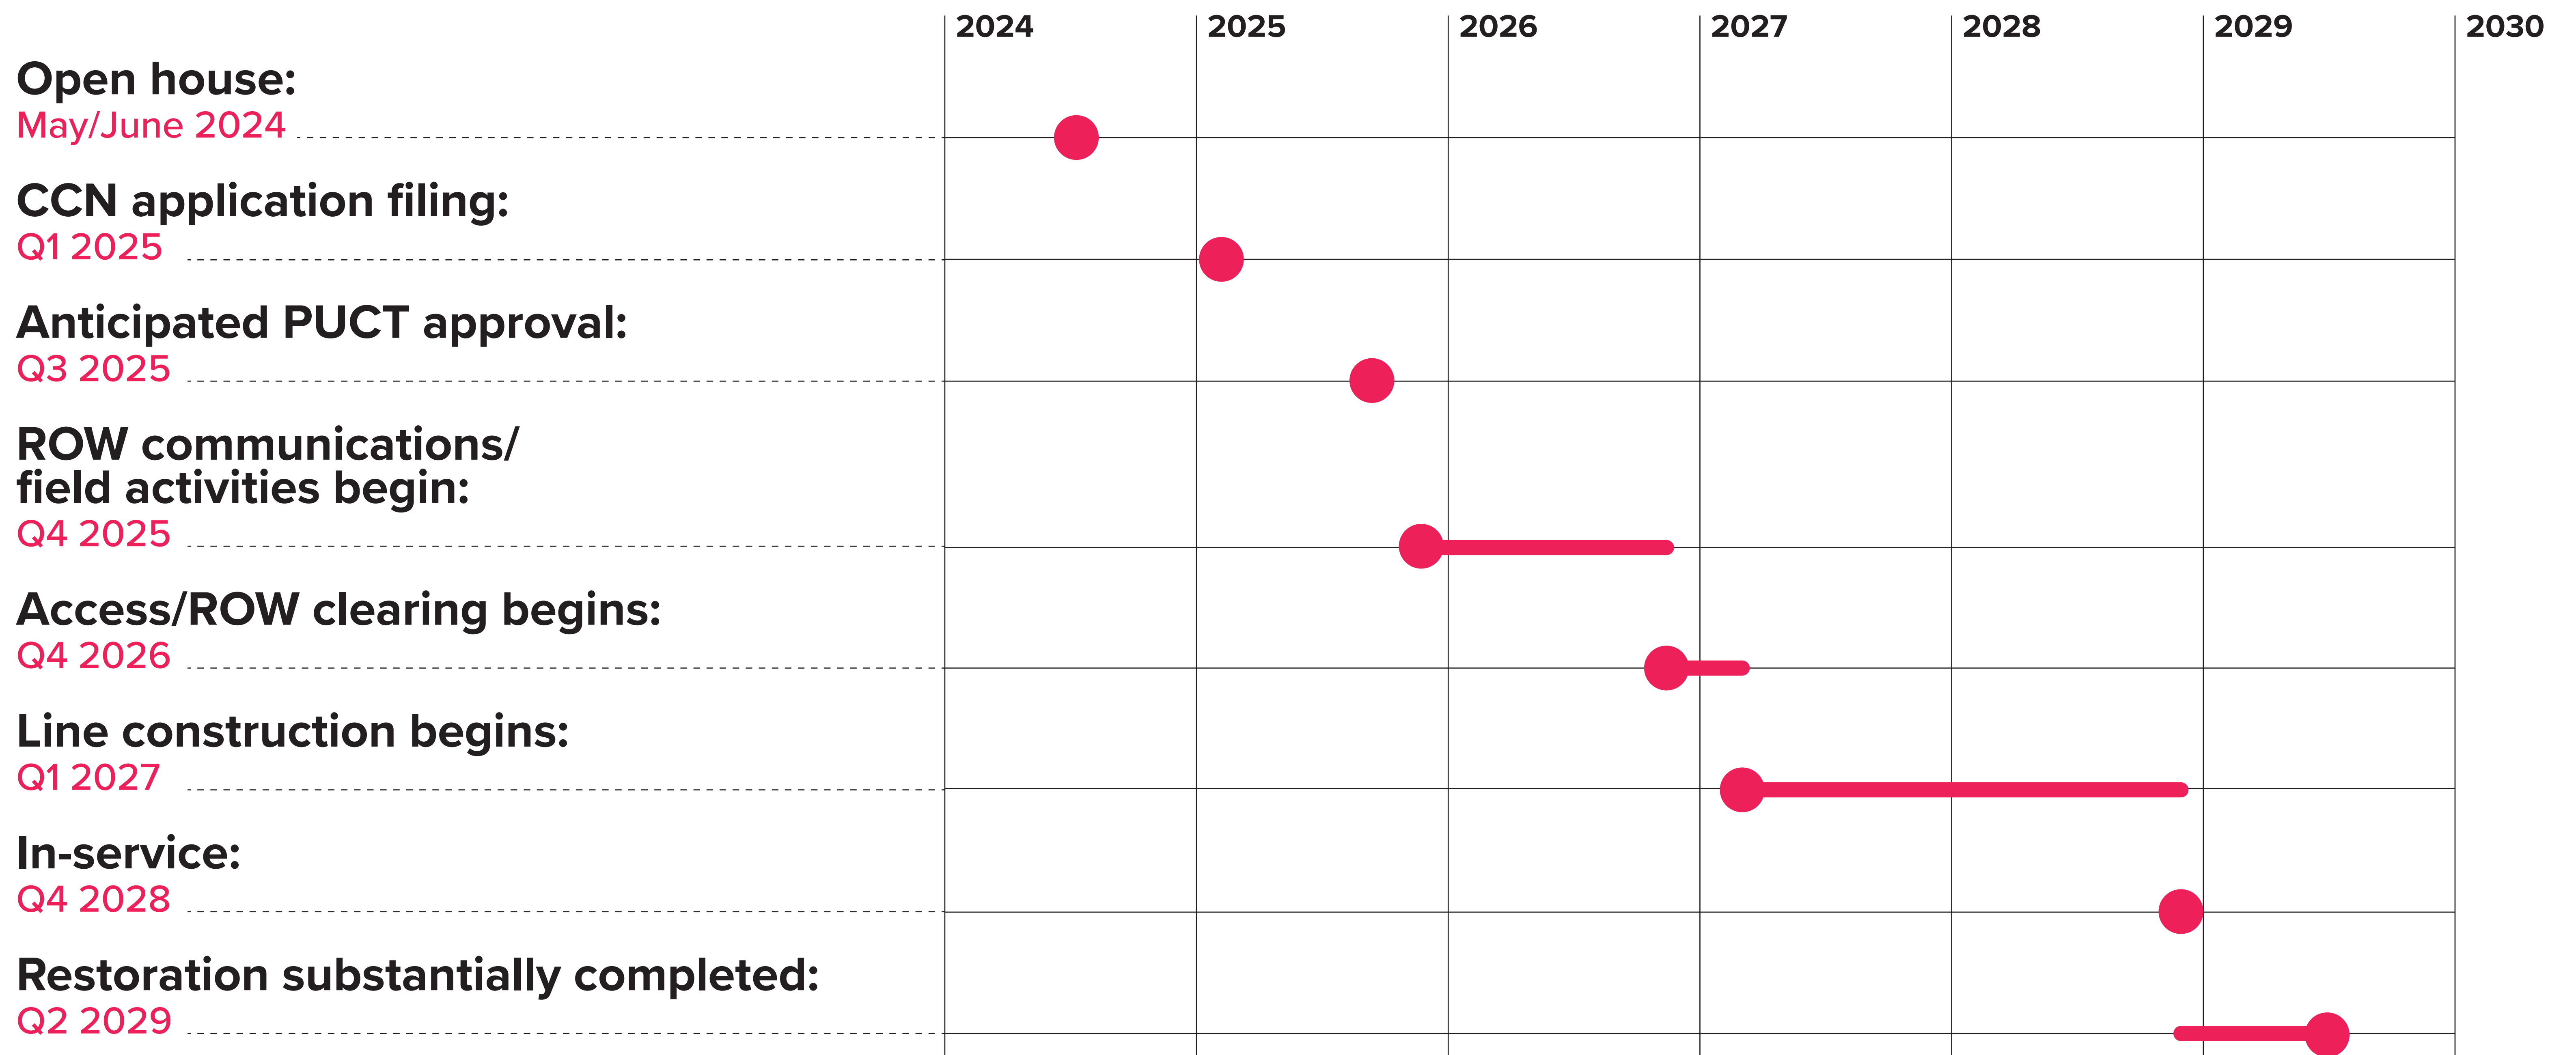

Project schedule

SETEX Area Reliability Project

Schedule is subject to change pending engineering and regulatory review.

At Entergy Texas, Inc., we have a simple set of values: Focus on our customers, treat people with respect and act with integrity. Our project construction plan will be developed with you, our valued customer, in mind. Once work begins, we will work safely during reasonable hours with as little inconvenience to you as possible.